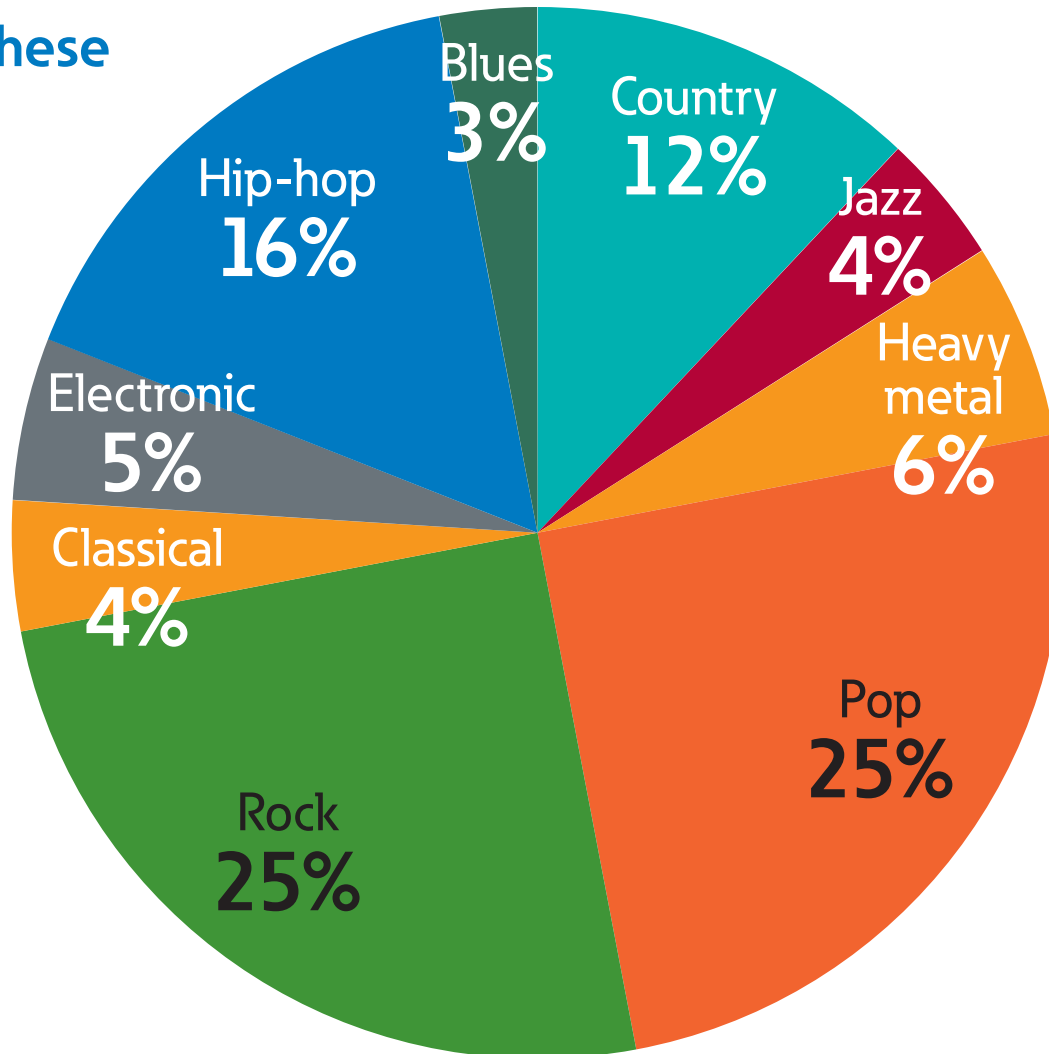

When given these 7 choices:

DO I LOOK LIKE A MIND READER TO YOU?

Women were **10%** more likely to choose mind reading than men.

Powering Business Worldwide

Switch  N to Eaton.

4 average # of servers

How do you spend your day?

When given these 4 choices:

AFTER SURFING THE WEB, YOU CAN FIND ME SURFING THE WAVES.

Switch  ON to Eaton.

3 average # of UPSs

Switch  N to Eaton.

What's your favorite music genre?

When given these 9 choices:

I LISTEN TO
LYNYRD
SKYNYRD'S
"FREEBIRD"
ON REPEAT.

Women were **20%** more likely to choose pop and **75%** less likely to choose rock than men.

Powering Business Worldwide

Switch  ON to Eaton.

3 average # of
virtual machines

Pick a side . . .

When asked
either/or:

I LOVE CATS SO MUCH,
BUT I'M ALLERGIC.
CAT VIDEOS WILL
HAVE TO DO.

Women
were
13%
more likely to
choose cats and
28% more
likely to choose
Dilbert than
men.

EATON

Powering Business Worldwide