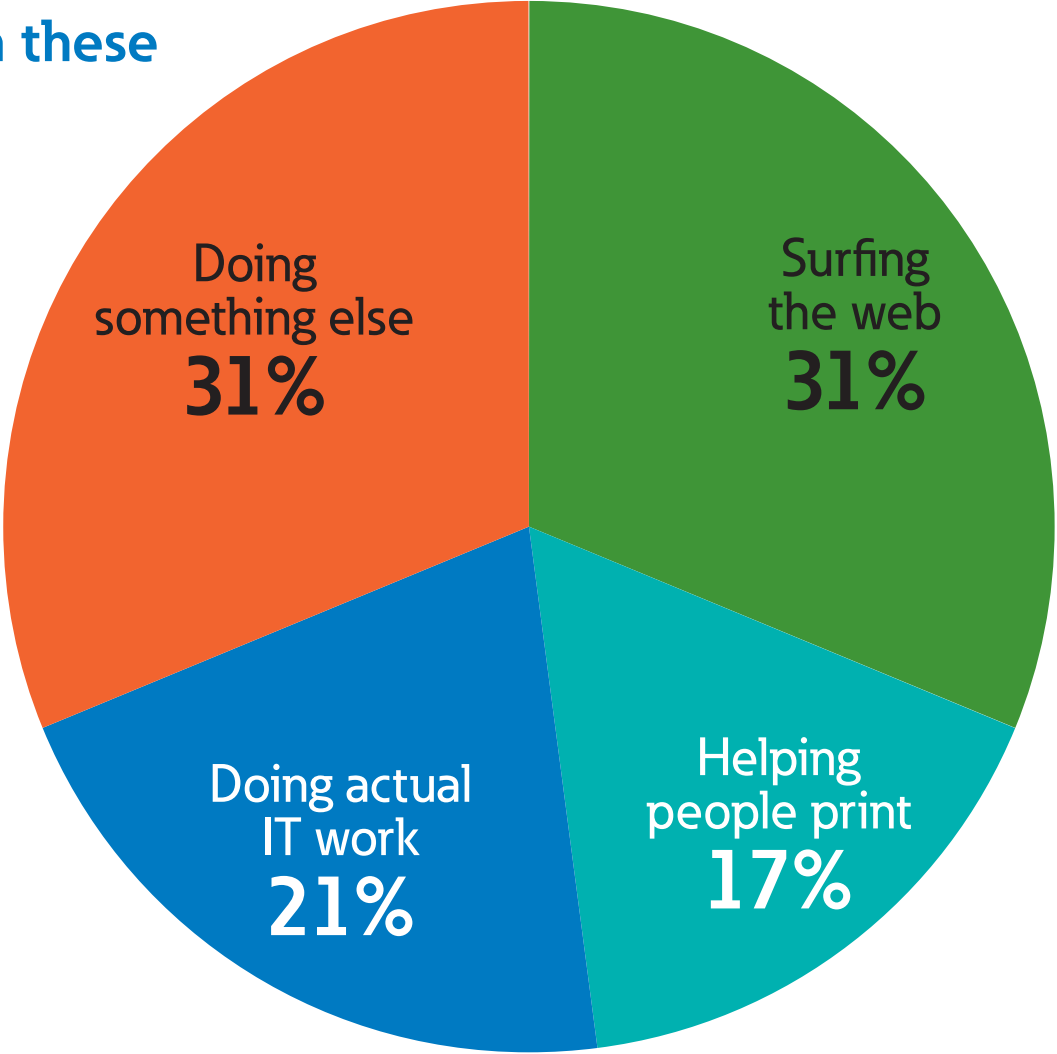

How do you spend your day?

When given these 4 choices: