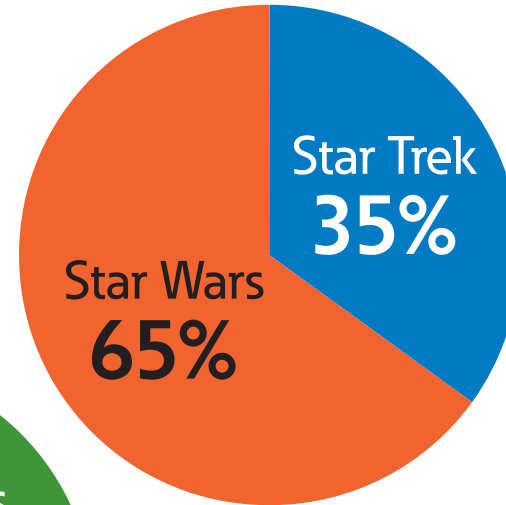

I LISTEN TO
LYNYRD
SKYNYRD'S
"FREEBIRD"
ON REPEAT.

Women were **20%** more likely to choose pop and **75%** less likely to choose rock than men.

Powering Business Worldwide

Switch  ON to Eaton.

3 average # of
virtual machines

Pick a side . . .

When asked
either/or:

I LOVE CATS SO MUCH,
BUT I'M ALLERGIC.
CAT VIDEOS WILL
HAVE TO DO.

Women
were
13%
more likely to
choose cats and
28% more
likely to choose
Dilbert than
men.

EATON

Powering Business Worldwide