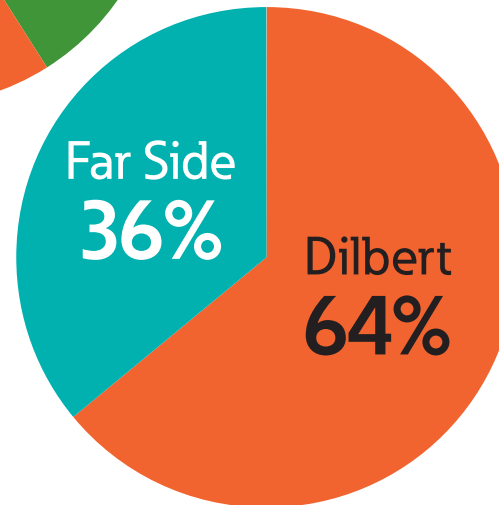

I LISTEN TO
LYNYRD
SKYNYRD'S
"FREEBIRD"
ON REPEAT.

Women were **20%** more likely to choose pop and **75%** less likely to choose rock than men.

Powering Business Worldwide

Switch  ON to Eaton.

3 average # of
virtual machines

Pick a side . . .

When asked
either/or:

I LOVE CATS SO MUCH,
BUT I'M ALLERGIC.
CAT VIDEOS WILL
HAVE TO DO.

Women
were
13%
more likely to
choose cats and
28% more
likely to choose
Dilbert than
men.

EATON

Powering Business Worldwide