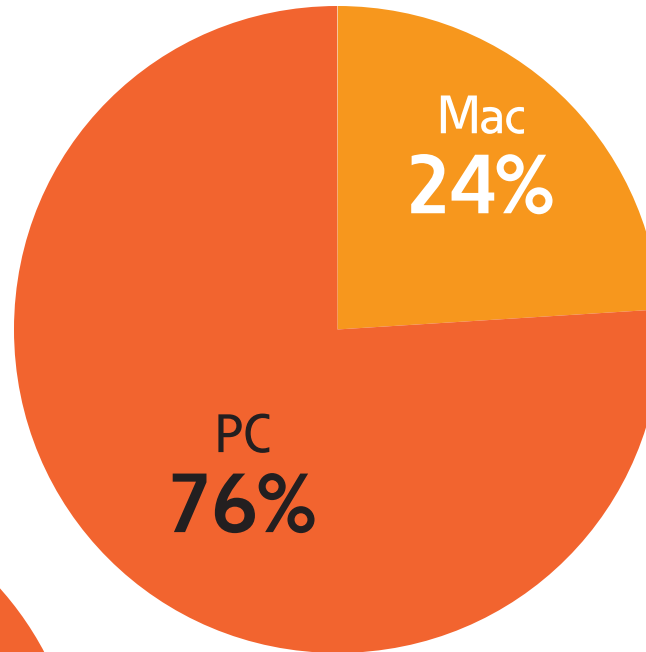

I LISTEN TO
LYNYRD
SKYNYRD'S
"FREEBIRD"
ON REPEAT.

Women were **20%** more likely to choose pop and **75%** less likely to choose rock than men.

Powering Business Worldwide

Switch  ON to Eaton.

3 average # of
virtual machines

Pick a side . . .

When asked
either/or:

I LOVE CATS SO MUCH,
BUT I'M ALLERGIC.
CAT VIDEOS WILL
HAVE TO DO.

Women
were
13%
more likely to
choose cats and
28% more
likely to choose
Dilbert than
men.

EATON

Powering Business Worldwide

Switch  ON to Eaton.

Pick a side . . .

When asked
either/or:

WHY USE A PC OR A
MAC WHEN YOU CAN
USE ME? I PROCESS
DATA VERY QUICKLY.

Women
were
7%
less likely to
choose PCs and
13% more likely
to be a Spiceworks
community
member than
men.