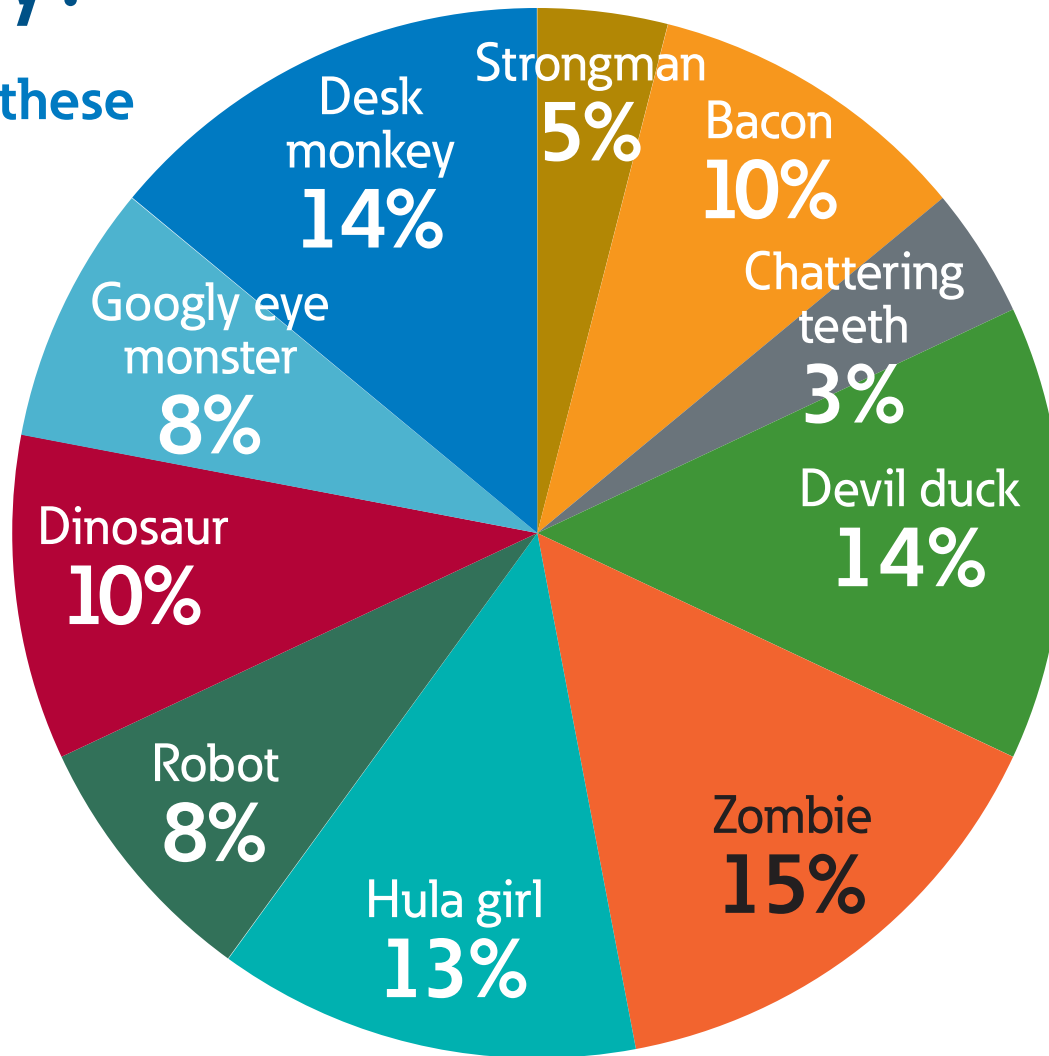

Women
were
11%
more likely to
choose cube
farm than
men.

EATON

Powering Business Worldwide

Switch  N to Eaton.

4 average # of cups
of caffeine per day

Define your IT style

Women were **4%** more likely to choose Caretaker of the helpless than men.

Women were **13%** more likely to choose Chrome and **9%** less likely to choose Linux than men.

Powering Business Worldwide

Switch  to Eaton.

28 average # of
users supported

Switch  N to Eaton.

What's your favorite Eaton desk toy?

When given these 10 choices:

I'M A LADIES' MAN. WHAT CAN I SAY?

Women were **6%** more likely to choose devil duck than men.

Powering Business Worldwide

Switch  ON to Eaton.

3 average # of racks

What's your chosen super power?

When given these 7 choices:

DO I LOOK LIKE A MIND READER TO YOU?

Women were **10%** more likely to choose mind reading than men.

Powering Business Worldwide

Switch  N to Eaton.

4 average # of servers

How do you spend your day?