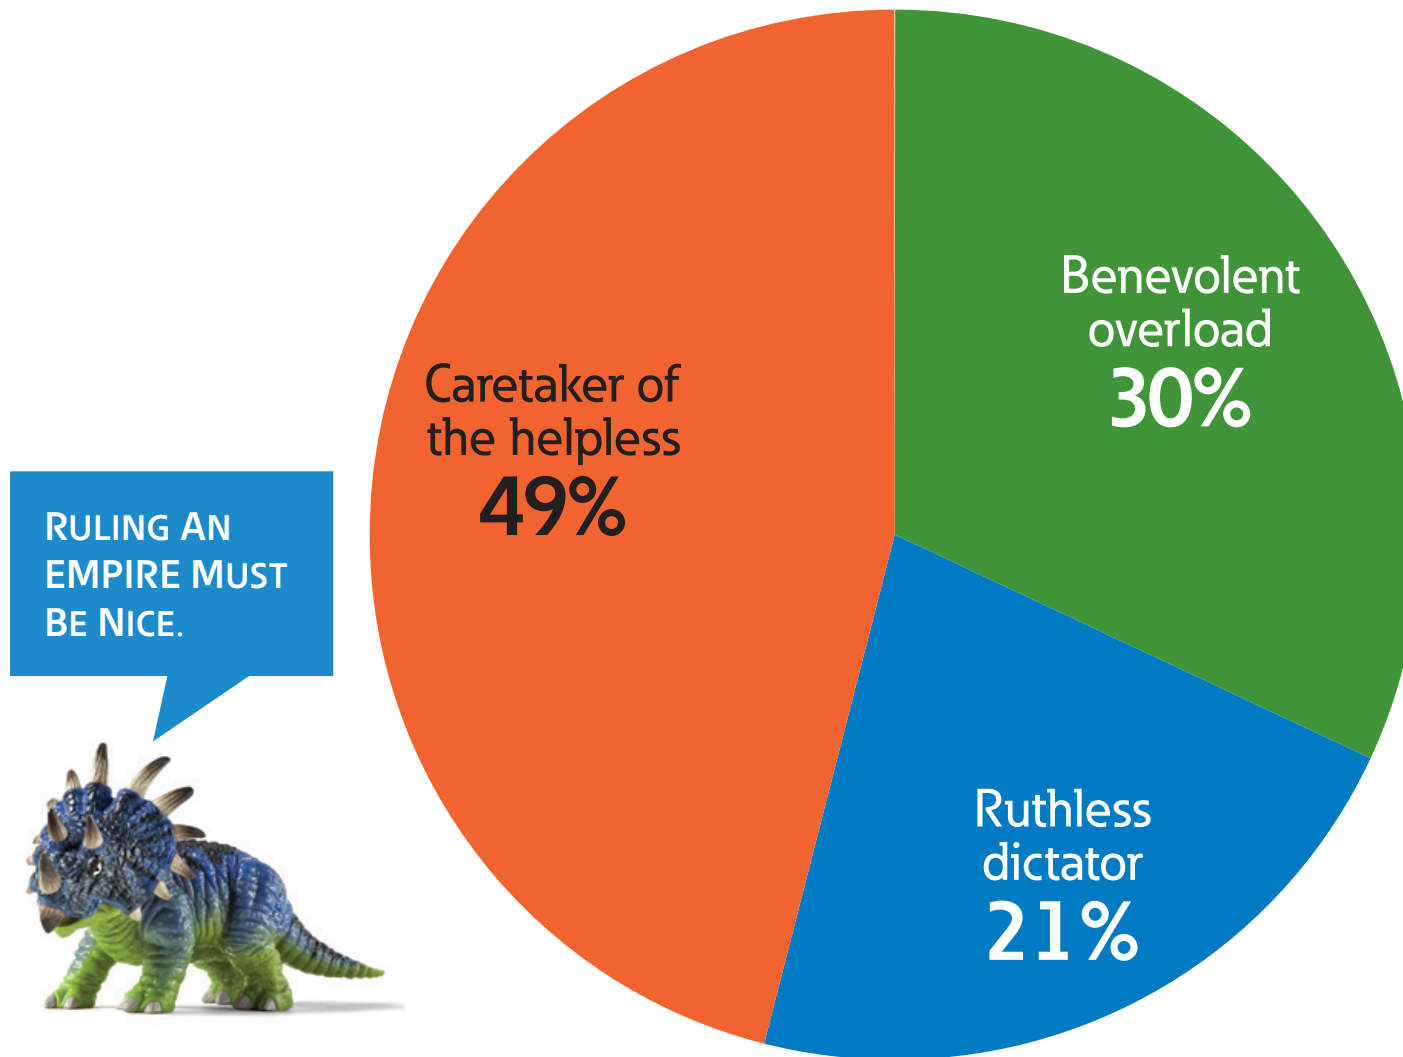

Women
were
11%
more likely to
choose cube
farm than
men.

EATON

Powering Business Worldwide

Switch  N to Eaton.

4 average # of cups
of caffeine per day

Define your IT style

Women were **4%** more likely to choose Caretaker of the helpless than men.