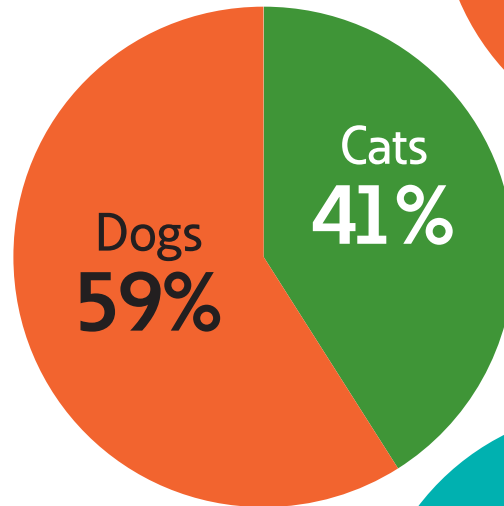

I LISTEN TO
LYNYRD
SKYNYRD'S
"FREEBIRD"
ON REPEAT.

Women were **20%** more likely to choose pop and **75%** less likely to choose rock than men.

Powering Business Worldwide

Switch  ON to Eaton.

3 average # of
virtual machines

Pick a side . . .

When asked
either/or:

I LOVE CATS SO MUCH,
BUT I'M ALLERGIC.
CAT VIDEOS WILL
HAVE TO DO.

Women
were
13%
more likely to
choose cats and
28% more
likely to choose
Dilbert than
men.

EATON

Powering Business Worldwide