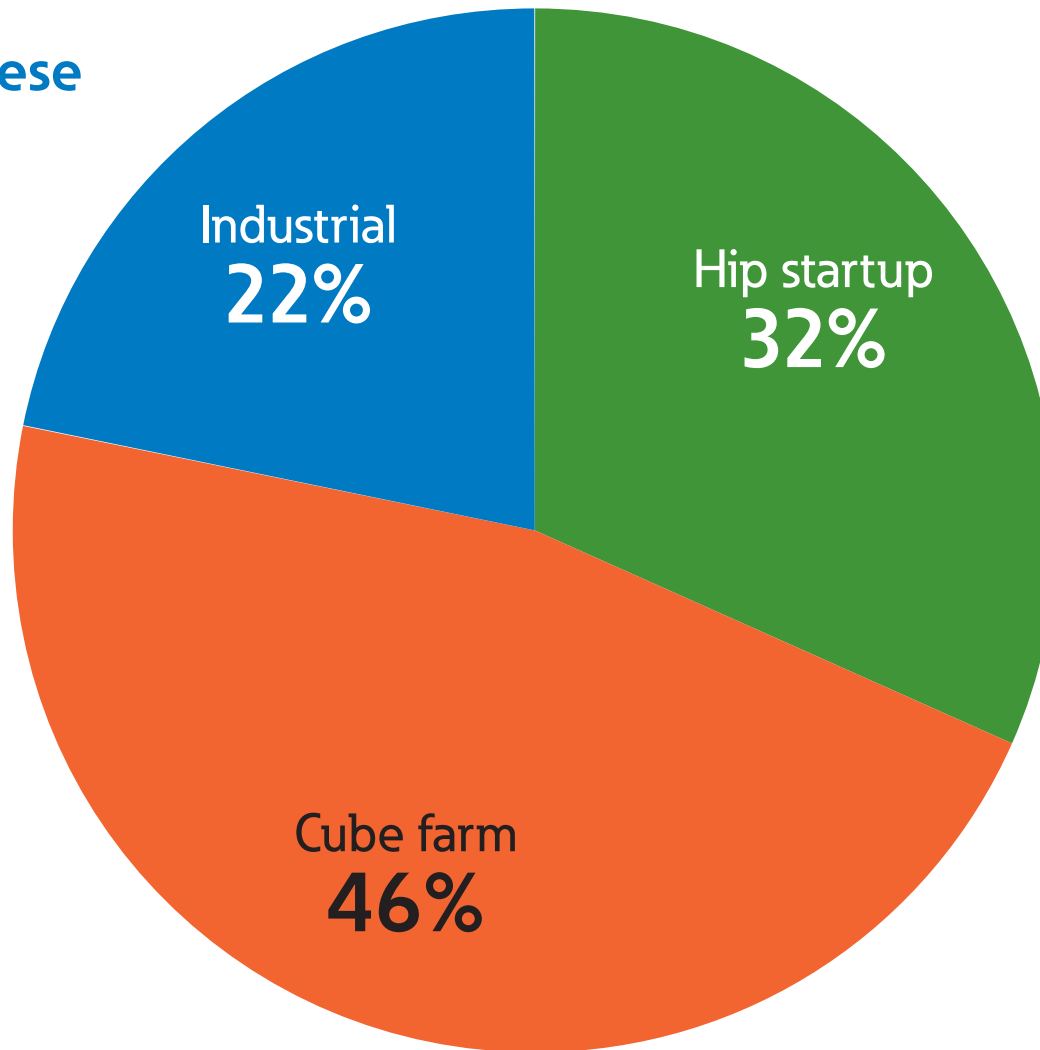

Powering Business Worldwide

Switch  N to Eaton.

We collected and compiled the findings from My IT Empire, Eaton's infographic creator, that ran from October 12, 2014 to December 8, 2014.

The findings are based on the 4,129 infographics built by IT professionals during that time.

Females represented 30% of the total participants.

IT pros received customized infographics just like the one above.

Define your work environment

When given these
3 choices:

MY CUBE MATE
SAYS I TALK
TOO LOUD.

Women
were
11%
more likely to
choose cube
farm than
men.

EATON

Powering Business Worldwide

Switch  N to Eaton.

4 average # of cups
of caffeine per day

Define your IT style

Women were **4%** more likely to choose Caretaker of the helpless than men.