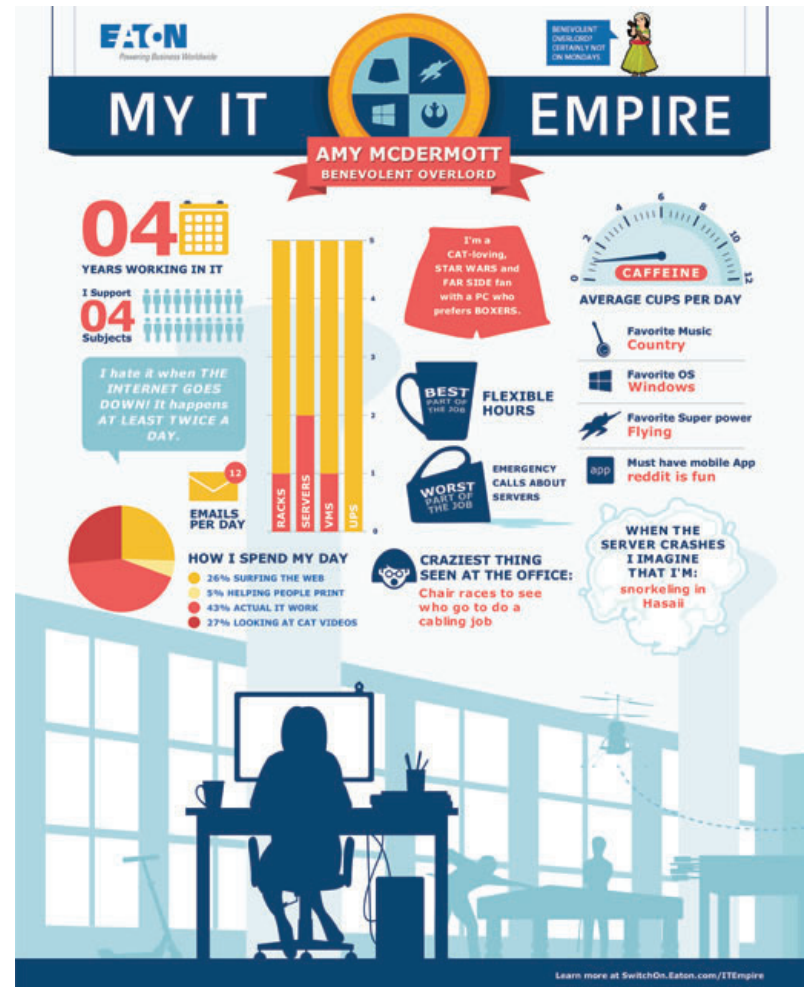

A closer look: How women rule their IT empires

Powering Business Worldwide

Switch  N to Eaton.

When it comes to a day in the life of an IT professional, the pace is fast and the pressure is on.

Eaton is a power management company that gets IT. We design every one of our power-protection solutions to deliver superior flexibility, maximum efficiency and unprecedented reliability. No matter what environment you need to protect or manage, we have reliable solutions to keep you up and running and nightmare-free.

Powering Business Worldwide

Switch  N to Eaton.

We collected and compiled the findings from My IT Empire, Eaton's infographic creator, that ran from October 12, 2014 to December 8, 2014.

The findings are based on the 4,129 infographics built by IT professionals during that time.

Females represented 30% of the total participants.

IT pros received customized infographics just like the one above.

Define your work environment

When given these
3 choices:

MY CUBE MATE
SAYS I TALK
TOO LOUD.