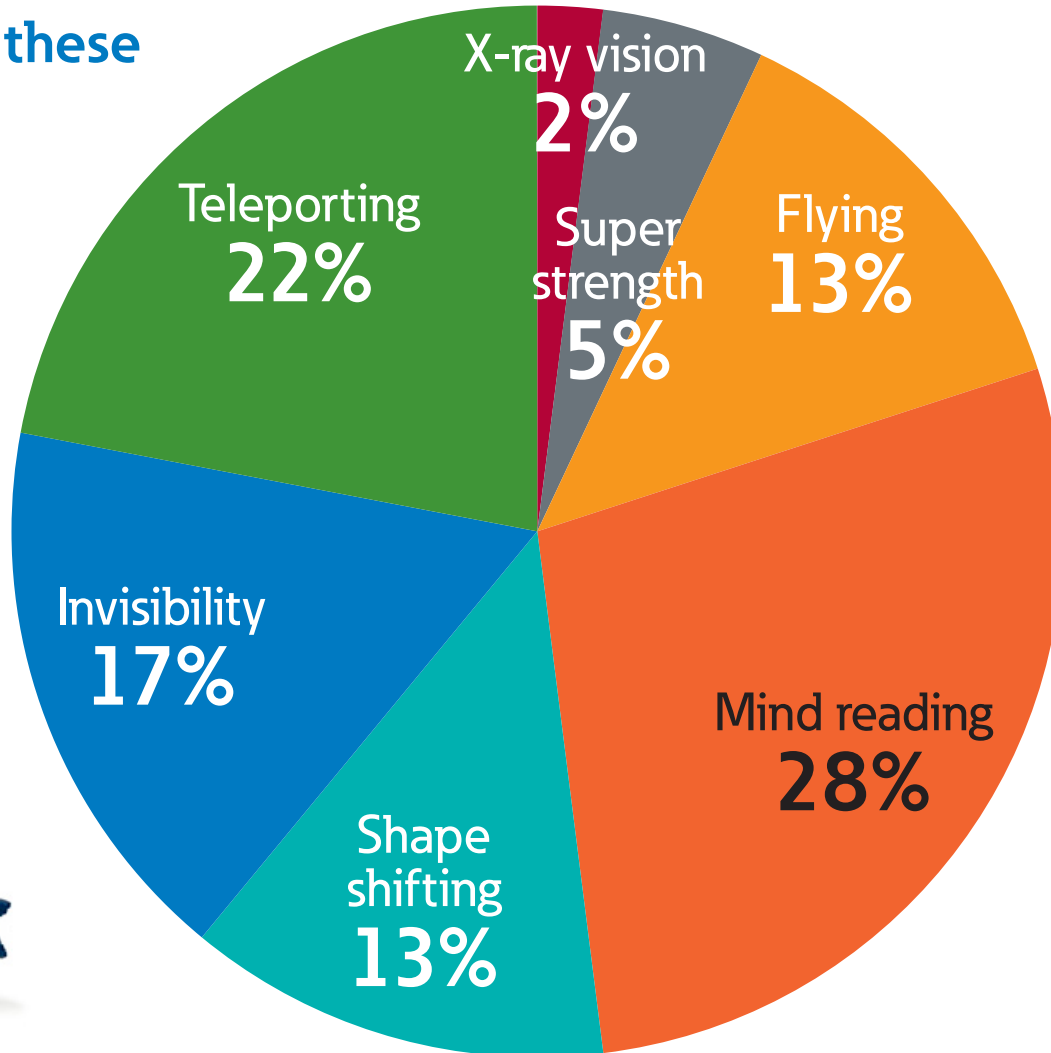

Women were **13%** more likely to choose Chrome and **9%** less likely to choose Linux than men.

Powering Business Worldwide

Switch  to Eaton.

28 average # of
users supported

Switch  N to Eaton.

What's your favorite Eaton desk toy?

When given these 10 choices:

I'M A LADIES' MAN. WHAT CAN I SAY?

Women were **6%** more likely to choose devil duck than men.

Powering Business Worldwide

Switch  ON to Eaton.

3 average # of racks

What's your chosen super power?

When given these 7 choices:

DO I LOOK LIKE A MIND READER TO YOU?

Women were **10%** more likely to choose mind reading than men.

Powering Business Worldwide

Switch  N to Eaton.

4 average # of servers

How do you spend your day?