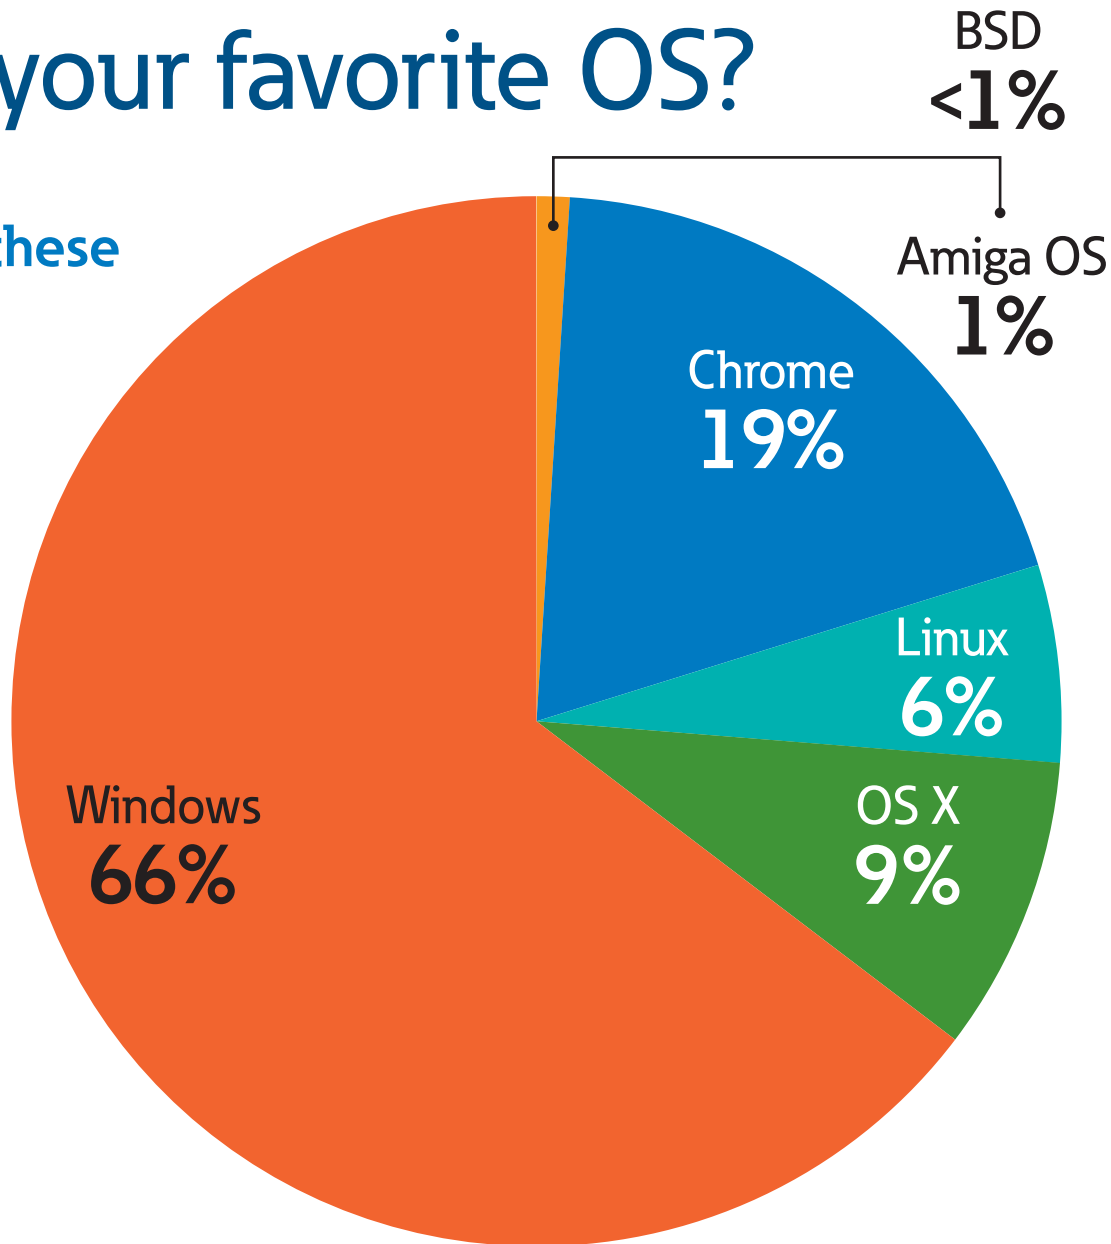

Women
were
11%
more likely to
choose cube
farm than
men.

EATON

Powering Business Worldwide

Switch  N to Eaton.

4 average # of cups
of caffeine per day

Define your IT style

Women were **4%** more likely to choose Caretaker of the helpless than men.

Powering Business Worldwide

Switch  ON to Eaton.

6 average years
in IT

Switch  N to Eaton.

What's your favorite OS?

When given these 6 choices:

WHAT DO I HAVE IN COMMON WITH IT PROS? WE BOTH CAN HANDLE THE HEAVY LIFTING.

Women were **13%** more likely to choose Chrome and **9%** less likely to choose Linux than men.

Powering Business Worldwide

Switch  to Eaton.

28 average # of
users supported

Switch  N to Eaton.

What's your favorite Eaton desk toy?